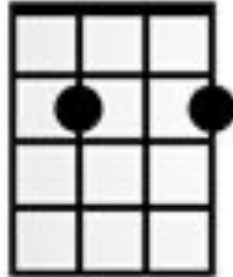

Here are the lyrics and chord chart for the world-famous, chart-topping Ukulele Club theme song

"Hawaiian" blues chords:

G6 (second fret, strings 1 and 3)

C7 (first fret, string 1)

"Hawaiian" D7 (second fret, strings 2 and 4)

D7

Come on along and play your

C7

uke with me;

G6

it's Ukulele Club!

G6

C7