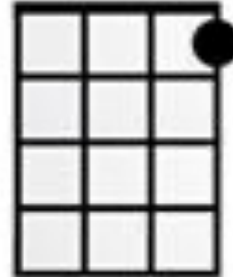

Here are the lyrics and chord chart for the world-famous, chart-topping Ukulele Club theme song

"Hawaiian" blues chords:

G6 (second fret, strings 1 and 3)

C7 (first fret, string 1)

"Hawaiian" D7 (second fret, strings 2 and 4)

D7

Come on along and play your

C7

uke with me;

G6

it's Ukulele Club!

G6

C7